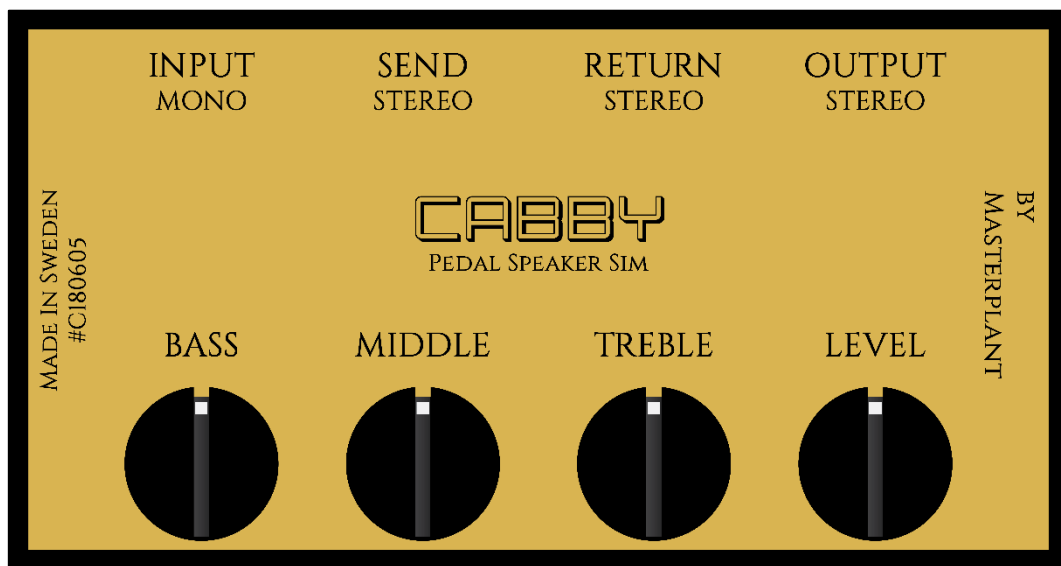

CABBY (Pedal Speaker Sim)

Overview

- Passive speaker sim based on 4x12 greenback cab with a SM57
- Intended to be used in conjunction with pedal or line level devices
- BASS-MIDDLE-TREBLE-LEVEL controls
- STEREO SEND/RETURN/OUTPUT
- OUTPUT can feed a line input or a set of headphones

Frequency Chart

Benefits

- Use time based stereo effects after speaker simulation
- Interactive tone controls
- Completely passive, requires no power
- Standard pedal size

Safety

- Use only with line level devices such as a guitar pedal, preamp or amp line out
- Does not contain a load so make sure your tube amp always have a proper load

Specifications

INPUT	SEND/RETURN	OUTPUT	CONTROLS	SIZE
MONO (Line Level)	STEREO (Line Level)	STEREO (Line Level)	BASS-MIDDLE- TREBLE-LEVEL	1590B

** Use a dedicated headphone amp unless you have phones that are easily driven*